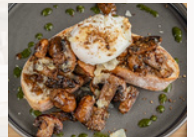

With mayo, red onion, tomato & lettuce served with **fries or salad**.

Veggie Burger

\$ 26.00

With veggie pattie with beetroot relish & cheese served with **fries or salad**.

Creamy Mushroom on Toast \$ 26.00

With your choice of bread & poached egg topped with parmesan cheese.

Chicken Salad

\$ 22.00

Southern chicken, halloumi, tomatoes, red onion & black olive topped with herb & mustard dressing.

Toasted Sammies

\$ 22.00

With 3 choice of fillings served with **fries or salad**

- Ham
- Cheese
- Onion
- Bacon
- Egg

- Spinach
- Tomato
- Chicken
- Pineapple

• KIDS MENU

Scrambled Eggs

\$ 12.00

With bacon on toast.