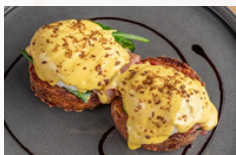

Eggs Benny 3 Ways

Served on ciabatta, rosti available

Florentine (Mushroom & Spinach)

Bacon

Salmon

$ 24.00

$ 26.00

$ 26.00

Mince on Toast

Served on ciabatta toast served with poached egg, topped with parmesan & basil.

$ 24.00

Eggs Any Style

Served on ciabatta or your bread choice with a side of house relish.

$ 18.00

French Toast

With bacon, banana and maple syrup.

$ 23.00

• THE FRIER

Bowl of Fries

$ 10.00

Bowl of Wedges

$ 12.00

Loaded Wedges/ Loaded Fries

$ 15.00

With cheese, bacon, sour cream & sweet chilli sauce.

• SIDES

Mini Sausages x2 $ 6.00

Tomatoes $ 4.00

Hashbrown $ 4.00

Egg $ 4.00

Bacon x2 $ 6.00

Mushrooms $ 4.00

Spinach $ 3.50

Rosti $ 4.00

• SAUCES

Tomato $ 0.60 House Relish $ 1.00

Aioli $ 1.00 Hollandaise $ 2.50

• LUNCH

Chicken Burger

$ 26.00

Southern style chicken with lettuce sriracha, mayo with **fries or salad**.

Beef Burger

$ 26.00

With mayo, red onion, tomato & lettuce served with **fries or salad**.

Veggie Burger

$ 26.00

With veggie pattie with beetroot relish & cheese served with **fries or salad**.